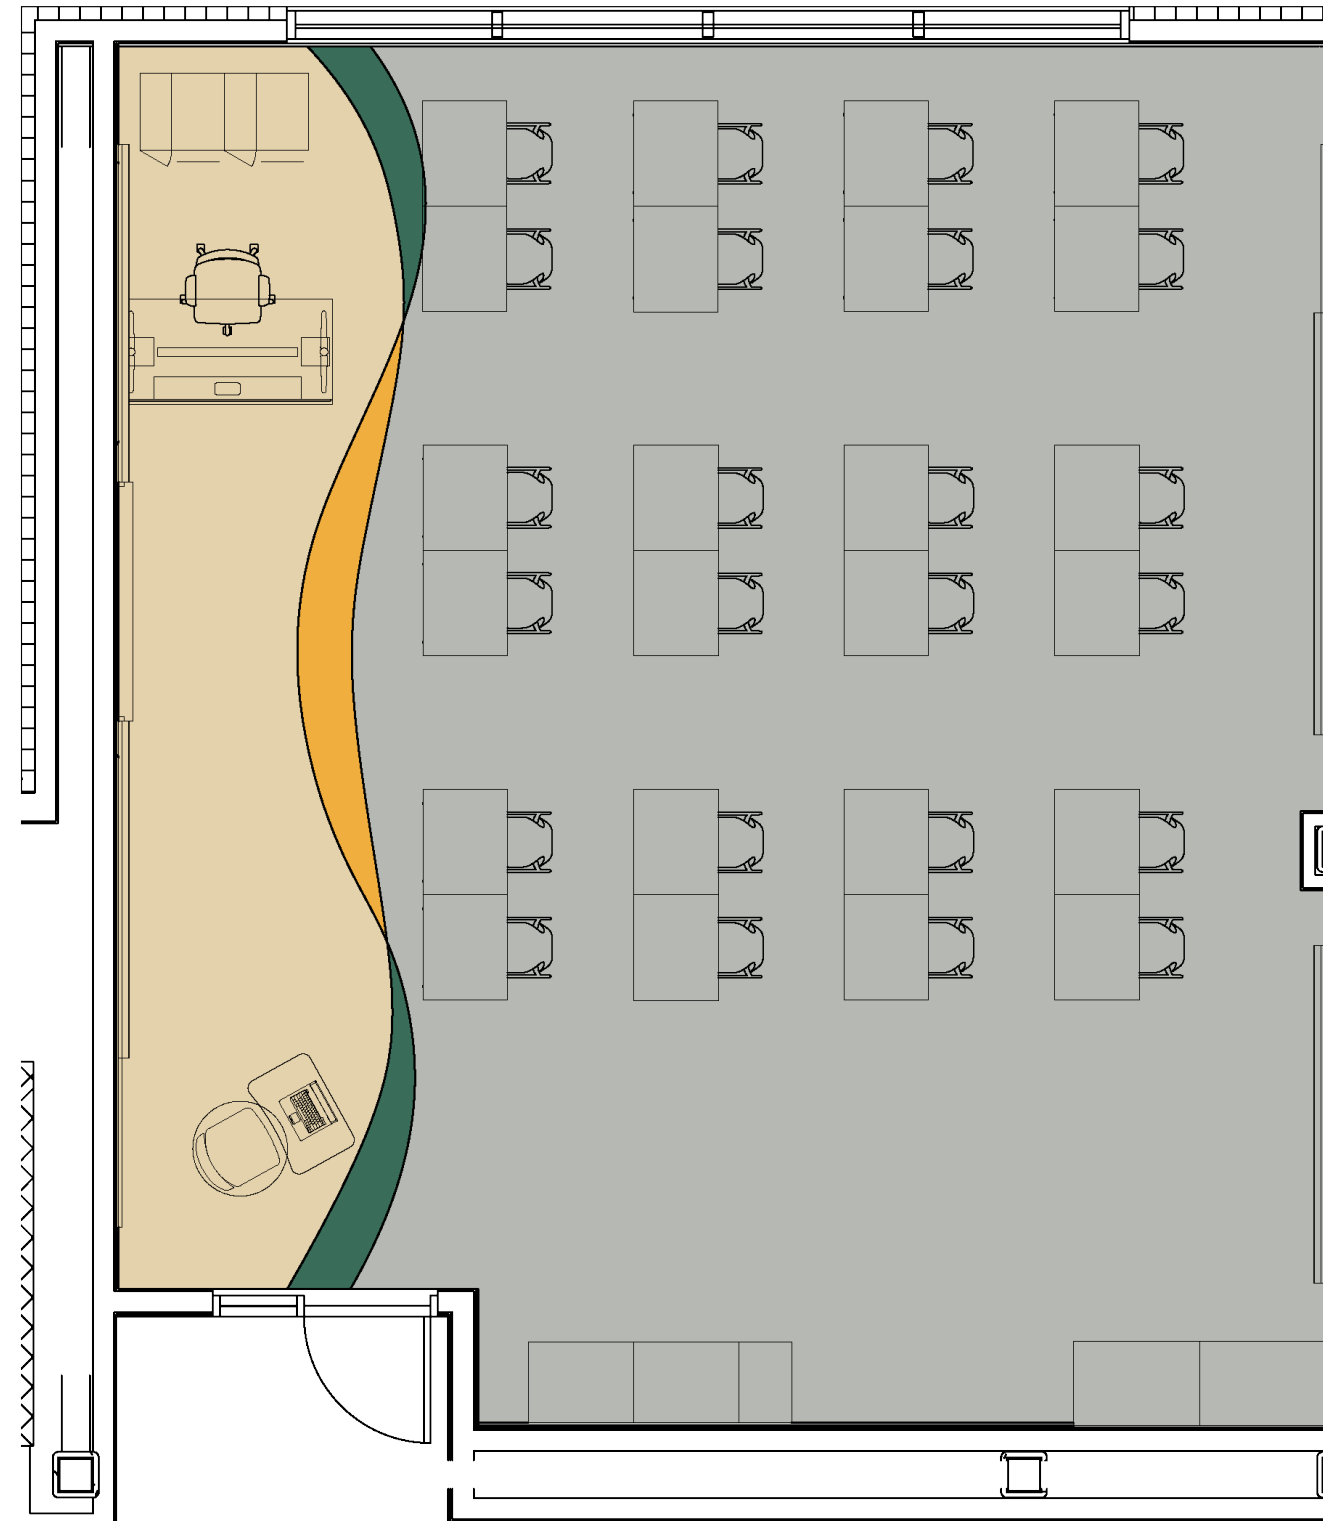

CLASSROOM LINOLEUM PATTERN