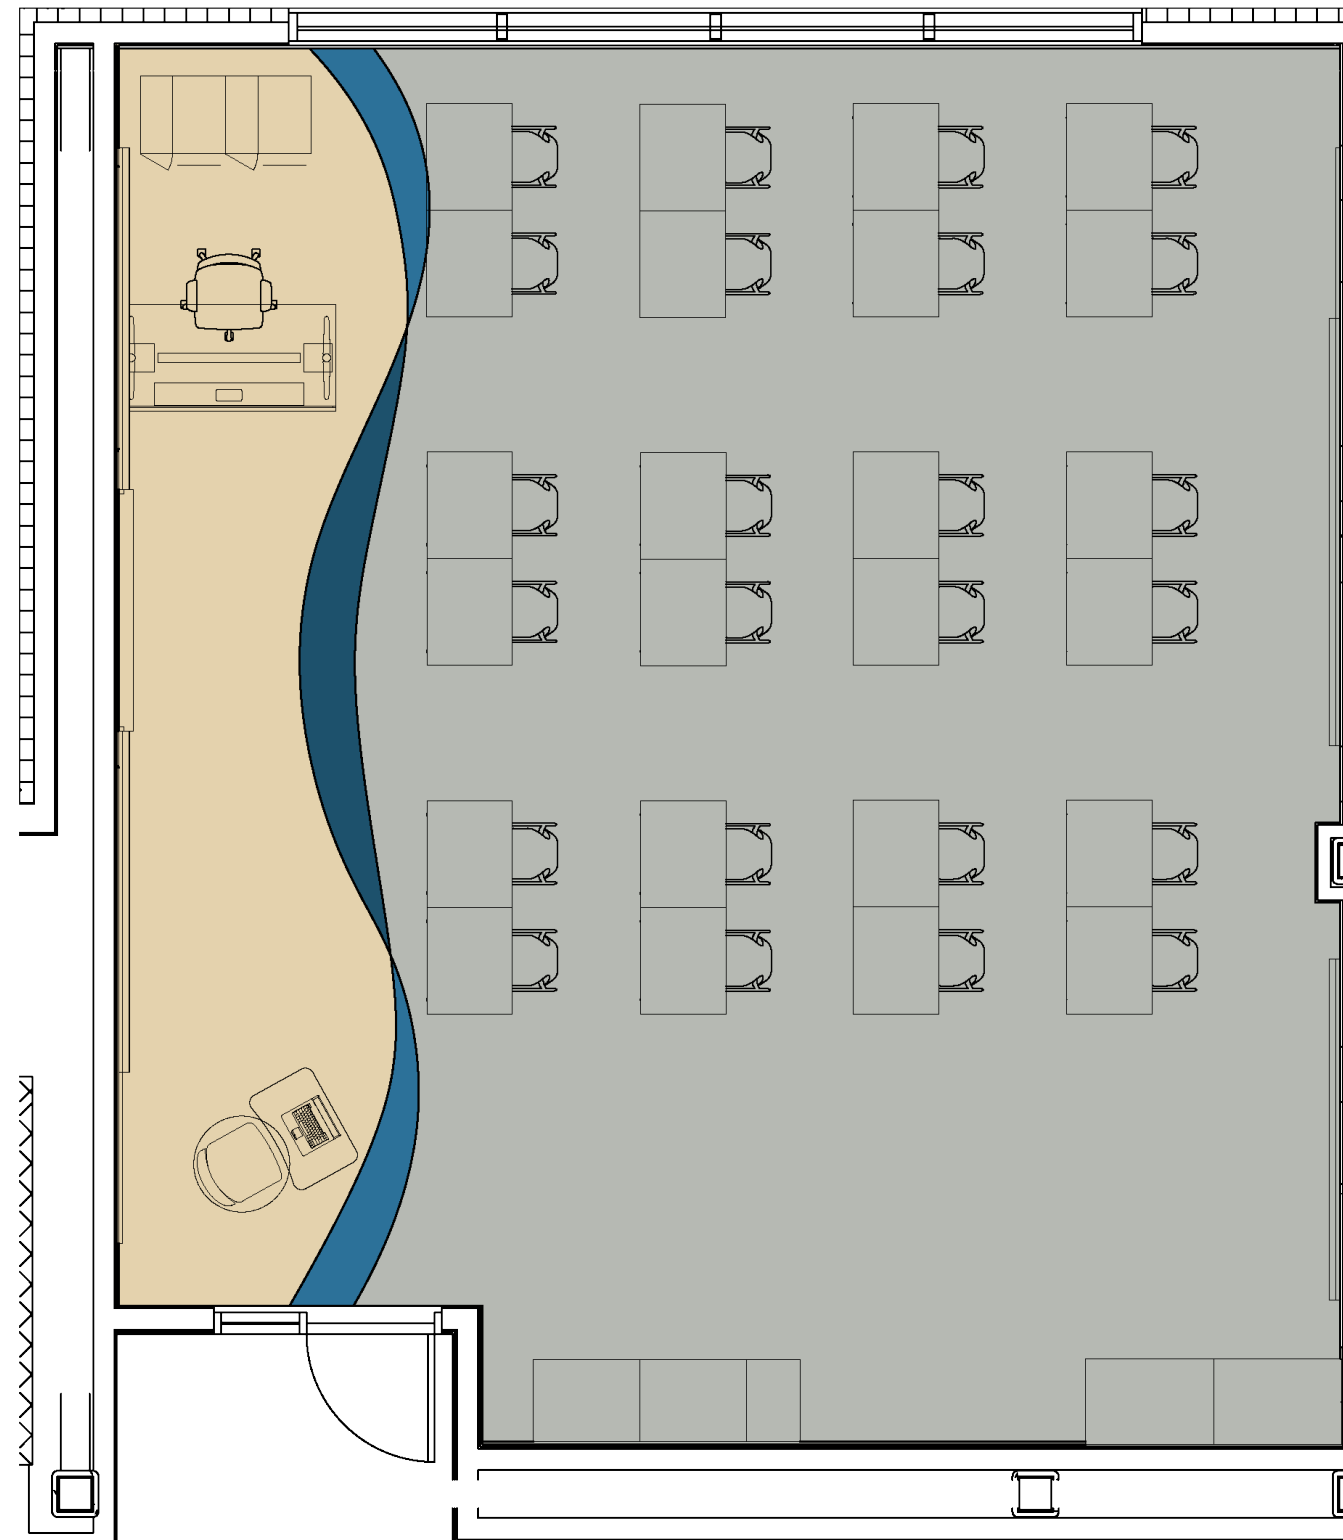

CLASSROOM LINOLEUM PATTERN

CLASSROOM LINOLEUM PATTERN