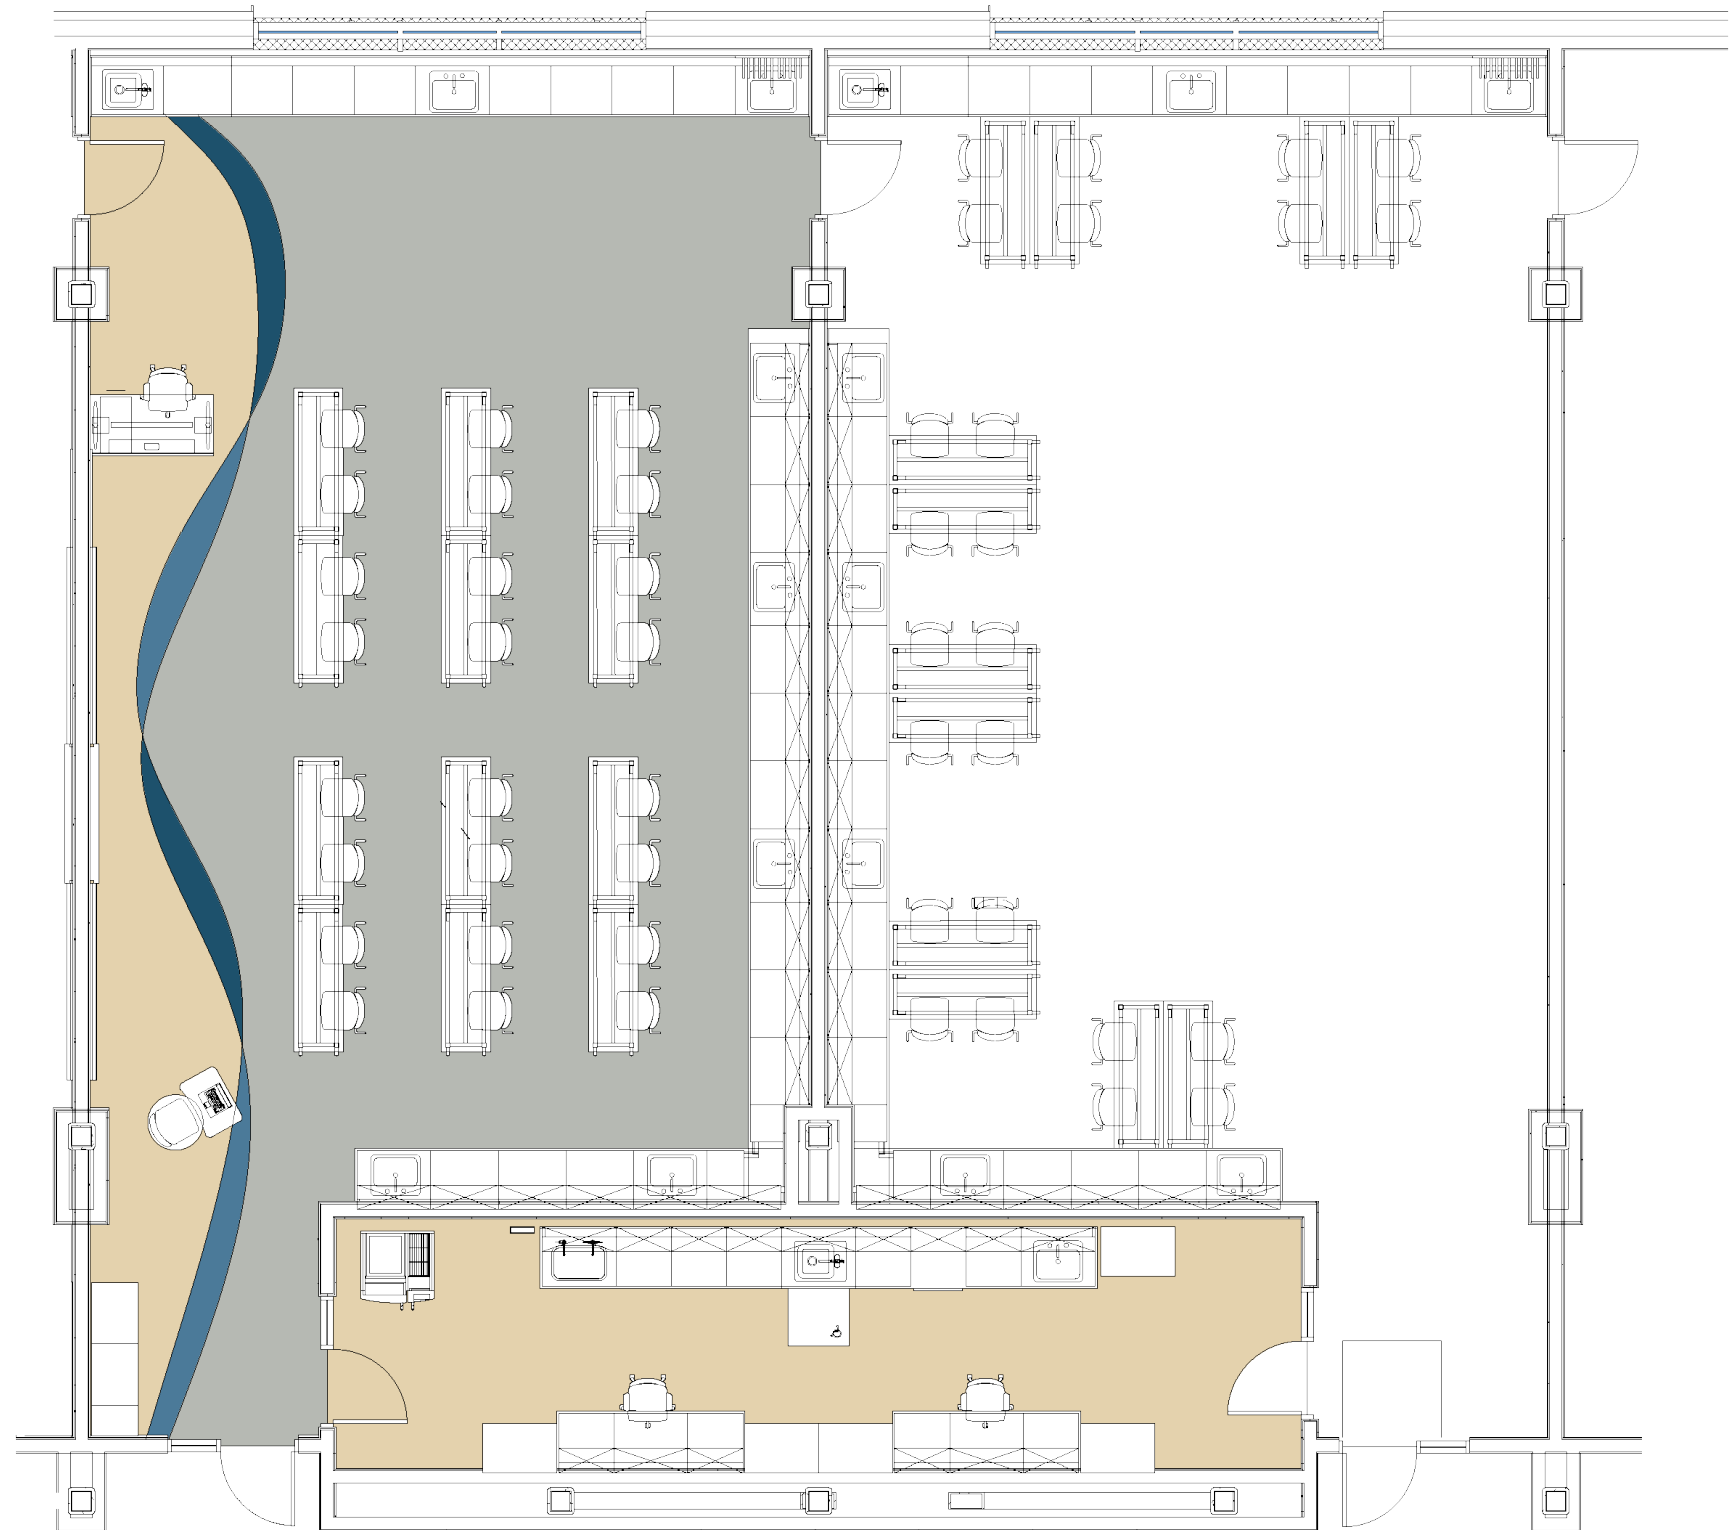

SHEET VINYL

SCIENCE ROOM SHEET VINYL PATTERN