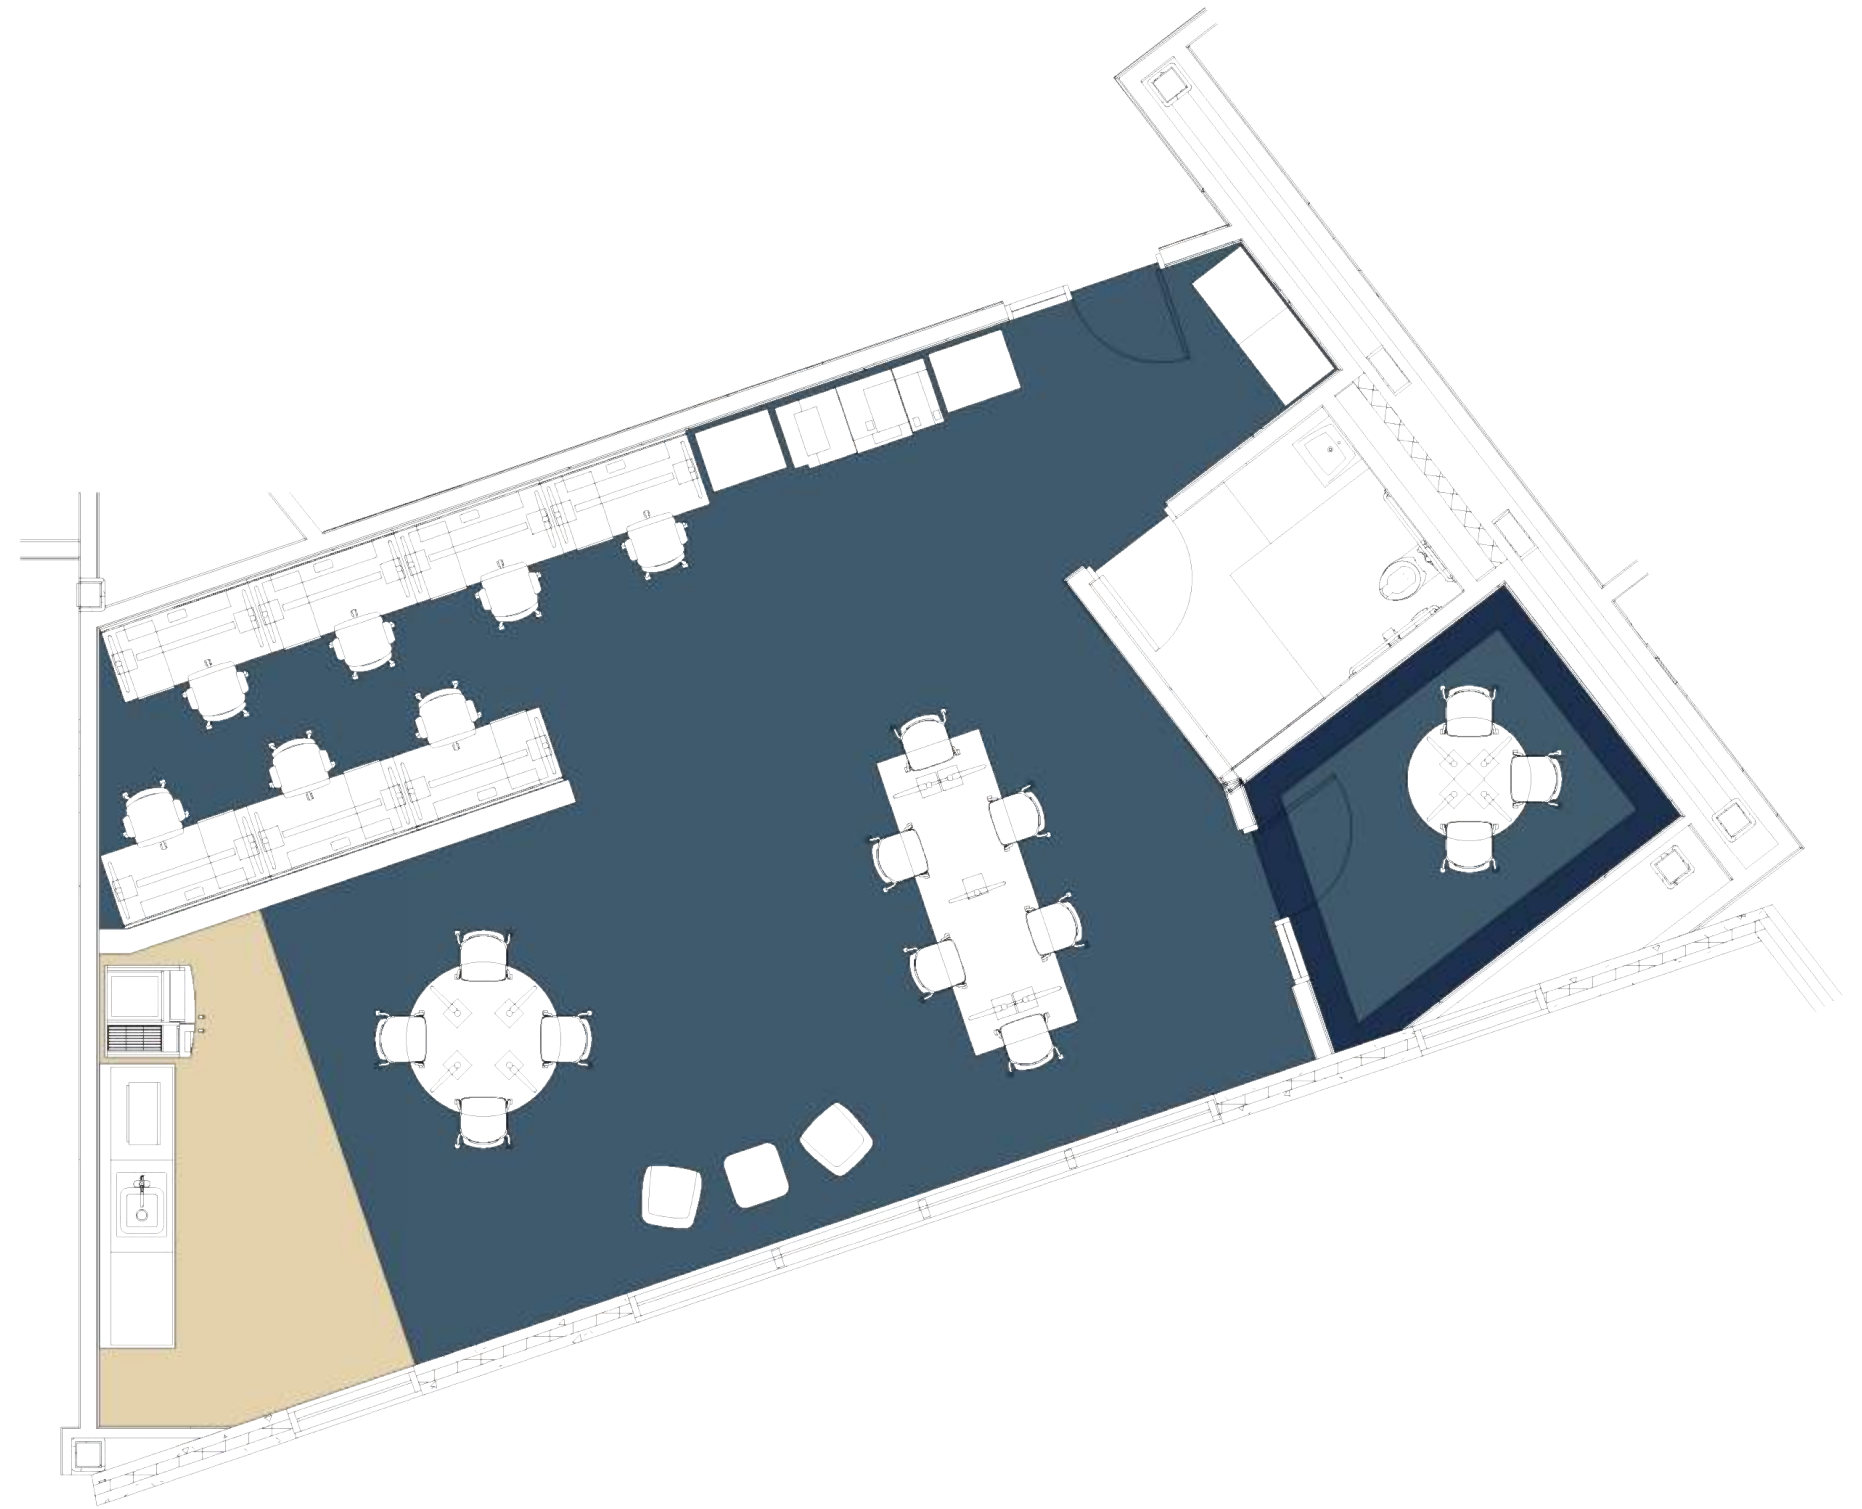

DARK BLUE
SV

SCIENCE ROOM SHEET VINYL PATTERN

RESILIENT CARPET

MARINE
RC

CAPRI
RC

LINOLEUM

CALICO
LIN

TEACHER'S PLANNING FLOOR PATTERN