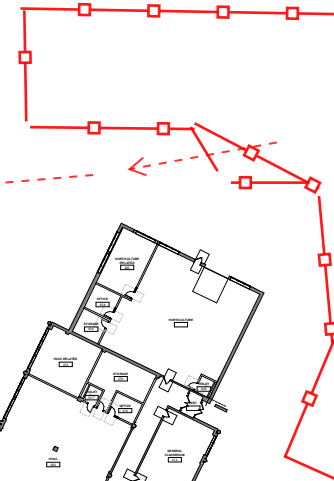

SOUTH SHORE - AR1 - 805 ENROLLMENT - FIRST FLOOR

New (Permanent) Locations:

- Electrical
- MET
- CIT
- Allied Health
- Graphics
- Vet. Science
- Gym
- Locker Rms
- Science Labs
- Nurse

Temporary Relocations:

- Horticulture
- Library
- Administration
- Cosmetology?
- Culinary Arts?

Construction Phase 2
Winter 2028 - Fall 2028

SOUTH SHORE - AR1 - 805 ENROLLMENT - FIRST FLOOR

New (Permanent) Locations:

HVAC
Plumbing
Horticulture
Library

Renovated Space

Cosmetology
Culinary Arts

Temporary Relocations:

Automotive
Administration

SOUTH SHORE - AR1 - 805 ENROLLMENT - FIRST FLOOR

New (Permanent) Locations:
Automotive

Renovated Space:
Automotive

Temporary Relocations:
Carpentry
Metal Fab?
Classrooms

Construction Phase 4
Fall 2029 - Spring 2030

SOUTH SHORE - AR1 - 805 ENROLLMENT - FIRST FLOOR

New (Permanent) Locations:
Teachers Planning

Renovated Space
Carpentry
Metal Fab
Kitchen

Temporary Relocations:
Kitchen Storage
Custodian