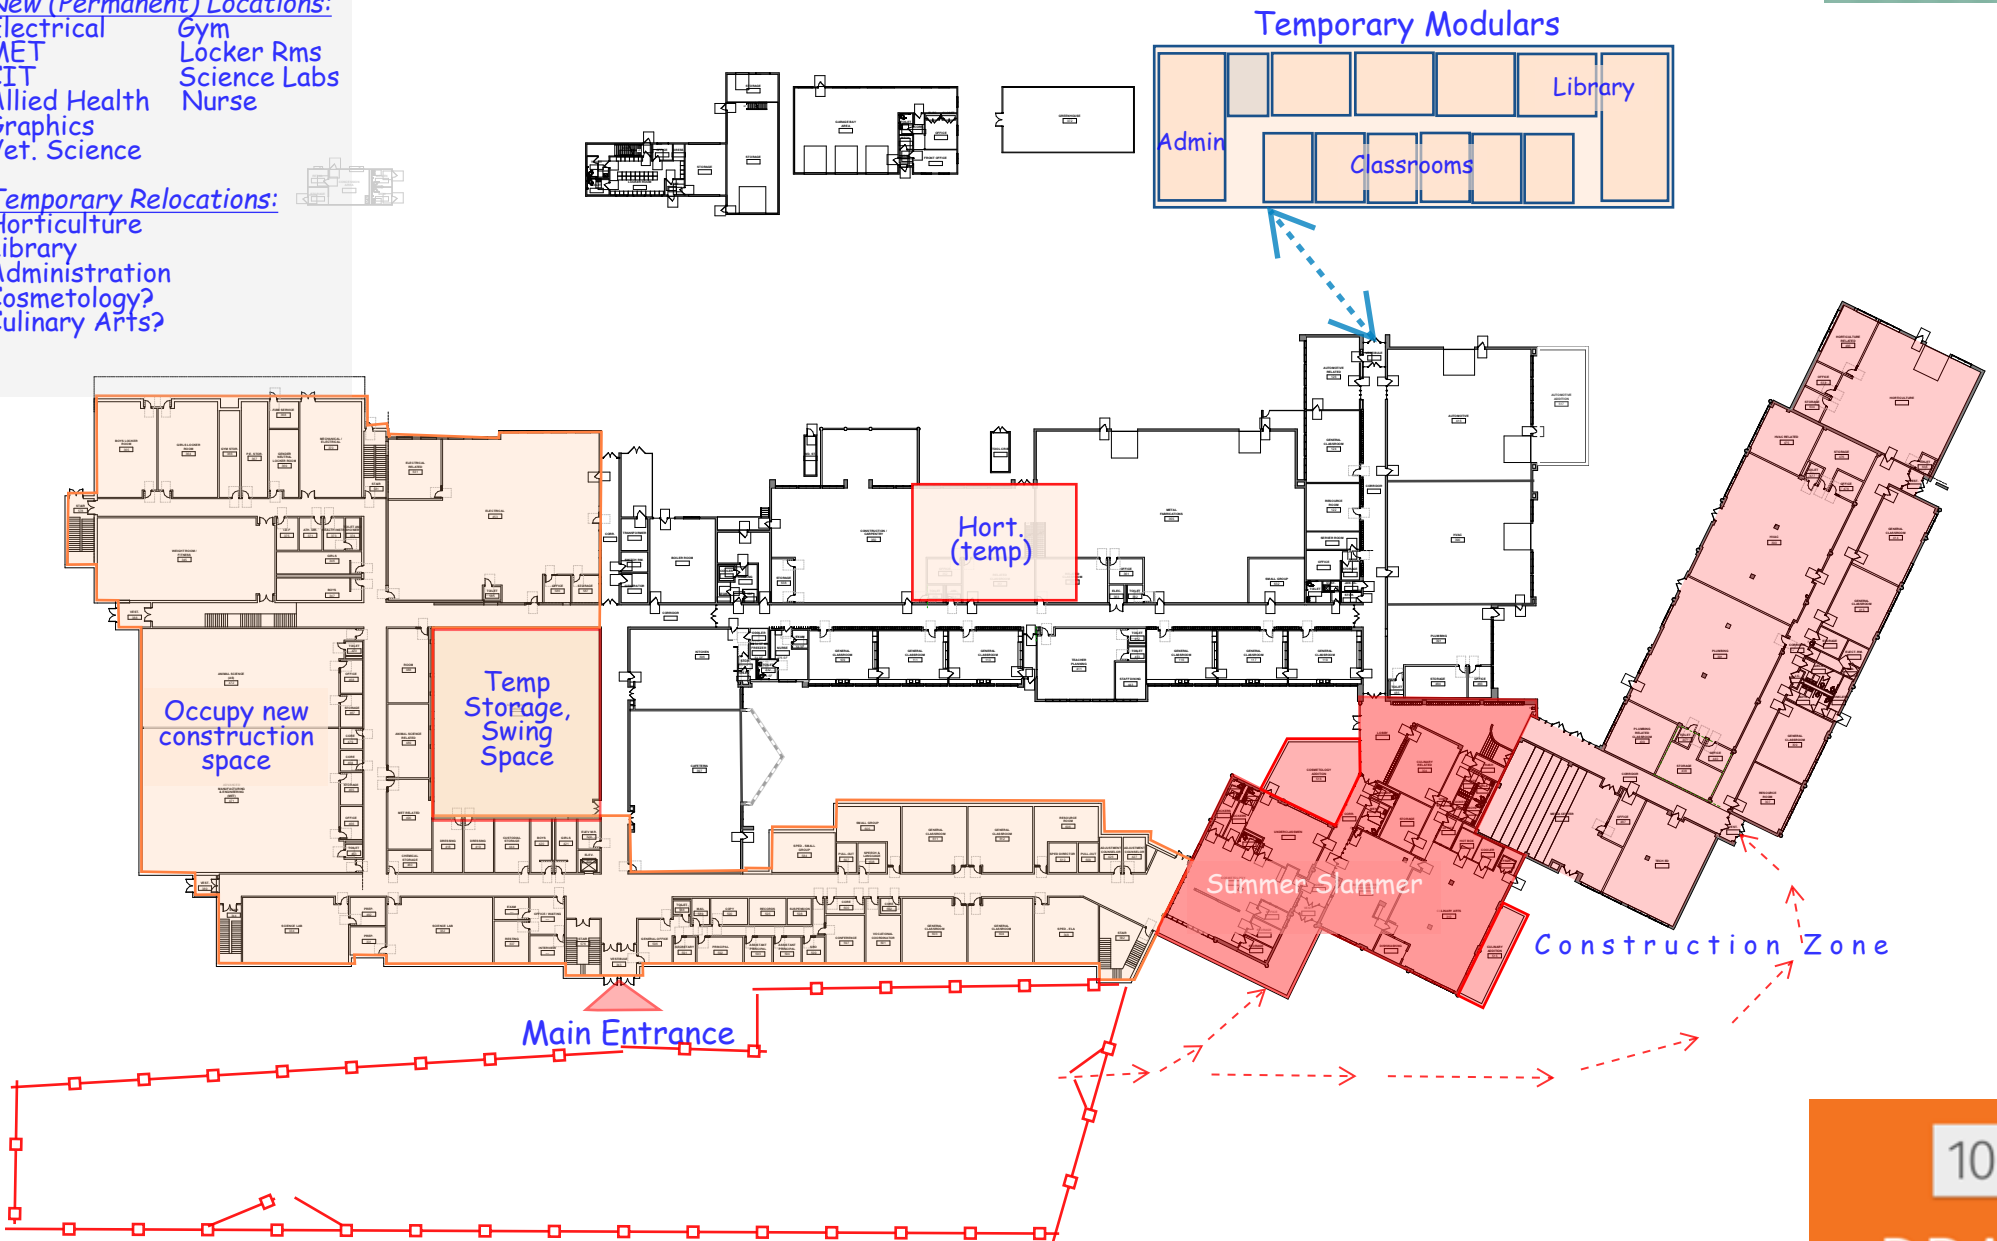

SOUTH SHORE - AR1 - 805 ENROLLMENT - FIRST FLOOR

New (Permanent) Locations:
none

Temporary Relocations:
Allied Health
Science Labs
Locker Rooms
Administration

Construction Phase 1
Summer 2026 - Winter 2027/28

SOUTH SHORE - AR1 - 805 ENROLLMENT - FIRST FLOOR

New (Permanent) Locations:

- Electrical
- MET
- CIT
- Allied Health
- Graphics
- Vet. Science
- Gym
- Locker Rms
- Science Labs
- Nurse

Temporary Relocations:

- Horticulture
- Library
- Administration
- Cosmetology?
- Culinary Arts?

Construction Phase 2
Winter 2028 - Fall 2028

SOUTH SHORE - AR1 - 805 ENROLLMENT - FIRST FLOOR

New (Permanent) Locations:

HVAC
Plumbing
Horticulture
Library

Renovated Space

Cosmetology
Culinary Arts

Temporary Relocations:

Automotive
Administration

SOUTH SHORE - AR1 - 805 ENROLLMENT - FIRST FLOOR

New (Permanent) Locations:
Automotive

Renovated Space:
Automotive

Temporary Relocations:
Carpentry
Metal Fab?
Classrooms