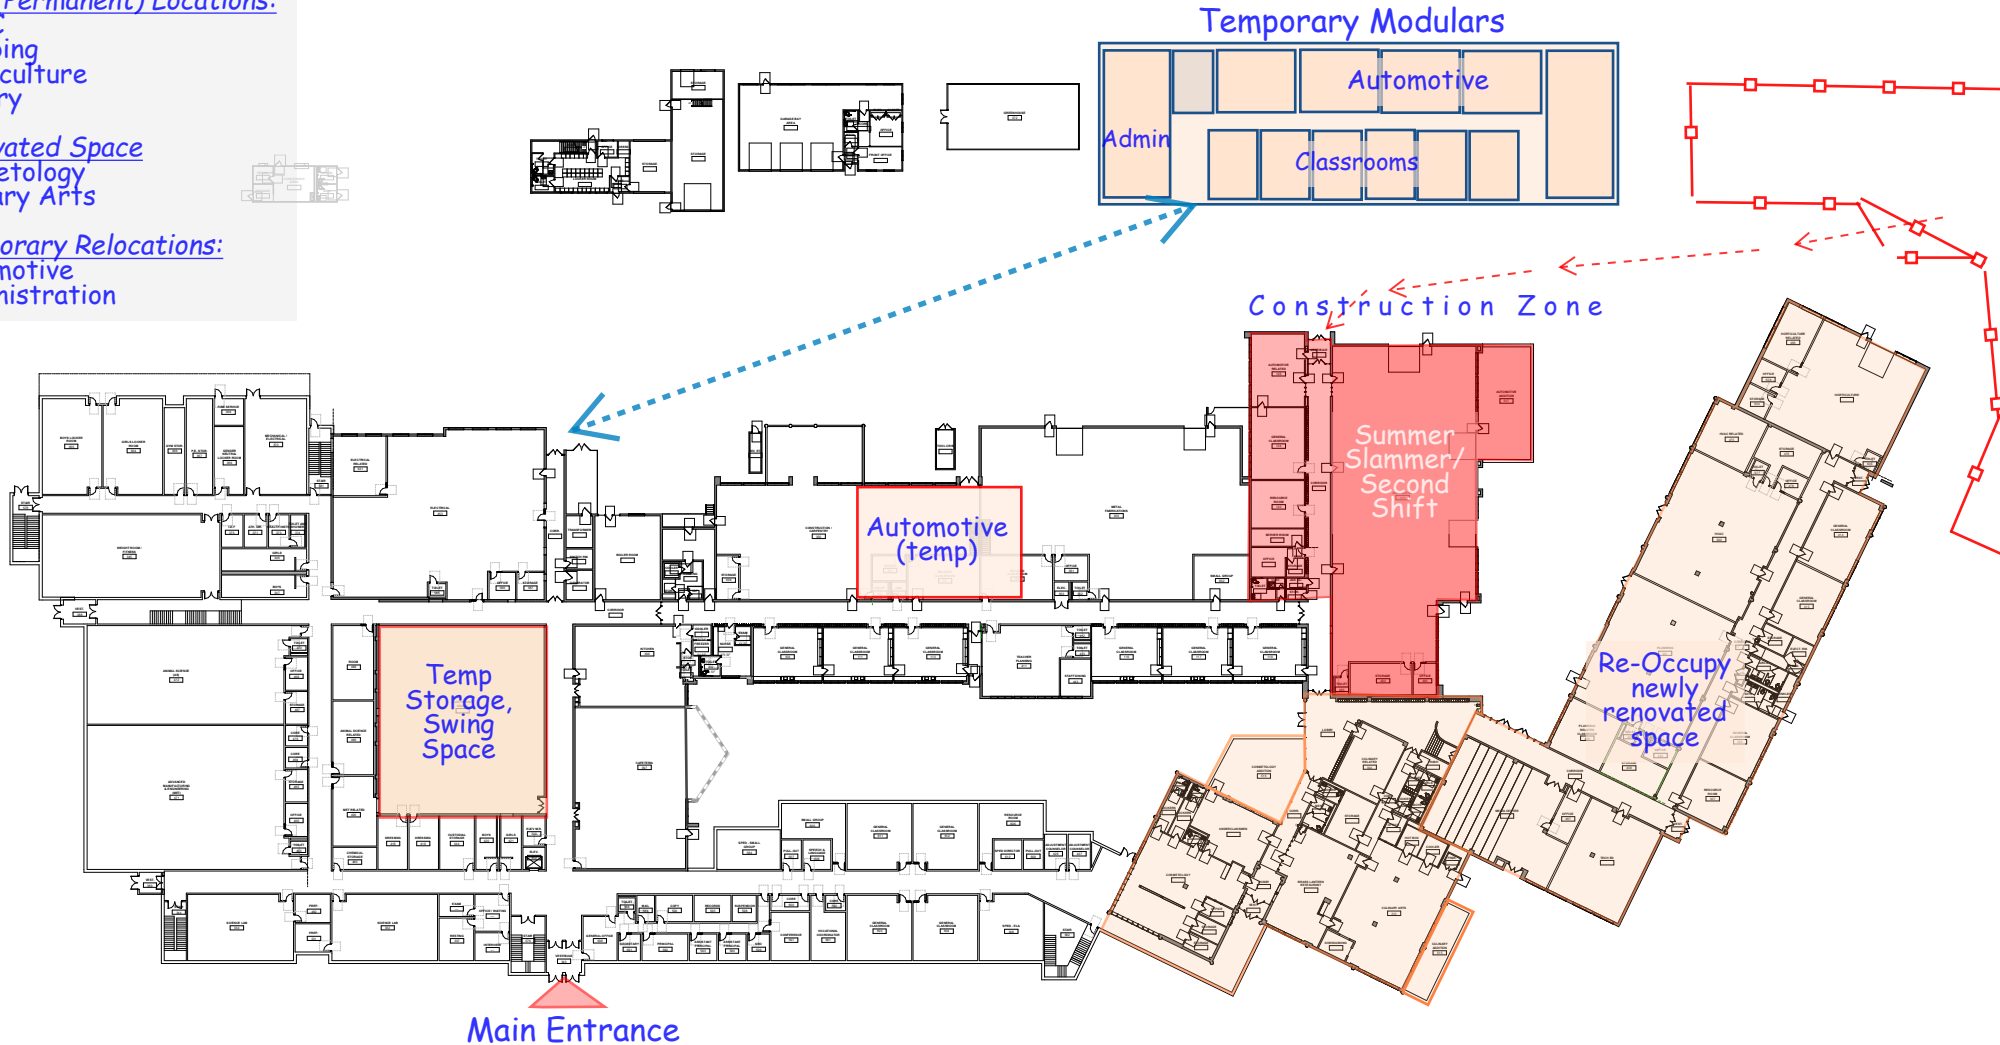

SOUTH SHORE - AR1 - 805 ENROLLMENT - FIRST FLOOR

New (Permanent) Locations:

- Electrical
- MET
- CIT
- Allied Health
- Graphics
- Vet. Science
- Gym
- Locker Rms
- Science Labs
- Nurse

Temporary Relocations:

- Horticulture
- Library
- Administration
- Cosmetology?
- Culinary Arts?

Construction Phase 2
Winter 2028 - Fall 2028

SOUTH SHORE - AR1 - 805 ENROLLMENT - FIRST FLOOR

New (Permanent) Locations:

HVAC
Plumbing
Horticulture
Library

Renovated Space

Cosmetology
Culinary Arts

Temporary Relocations:

Automotive
Administration

SOUTH SHORE - AR1 - 805 ENROLLMENT - FIRST FLOOR

New (Permanent) Locations:
Automotive

Renovated Space:
Automotive

Temporary Relocations:
Carpentry
Metal Fab?
Classrooms

Construction Phase 4
Fall 2029 - Spring 2030

SOUTH SHORE - AR1 - 805 ENROLLMENT - FIRST FLOOR

New (Permanent) Locations:
Teachers Planning

Renovated Space
Carpentry
Metal Fab
Kitchen

Temporary Relocations:
Kitchen Storage
Custodian