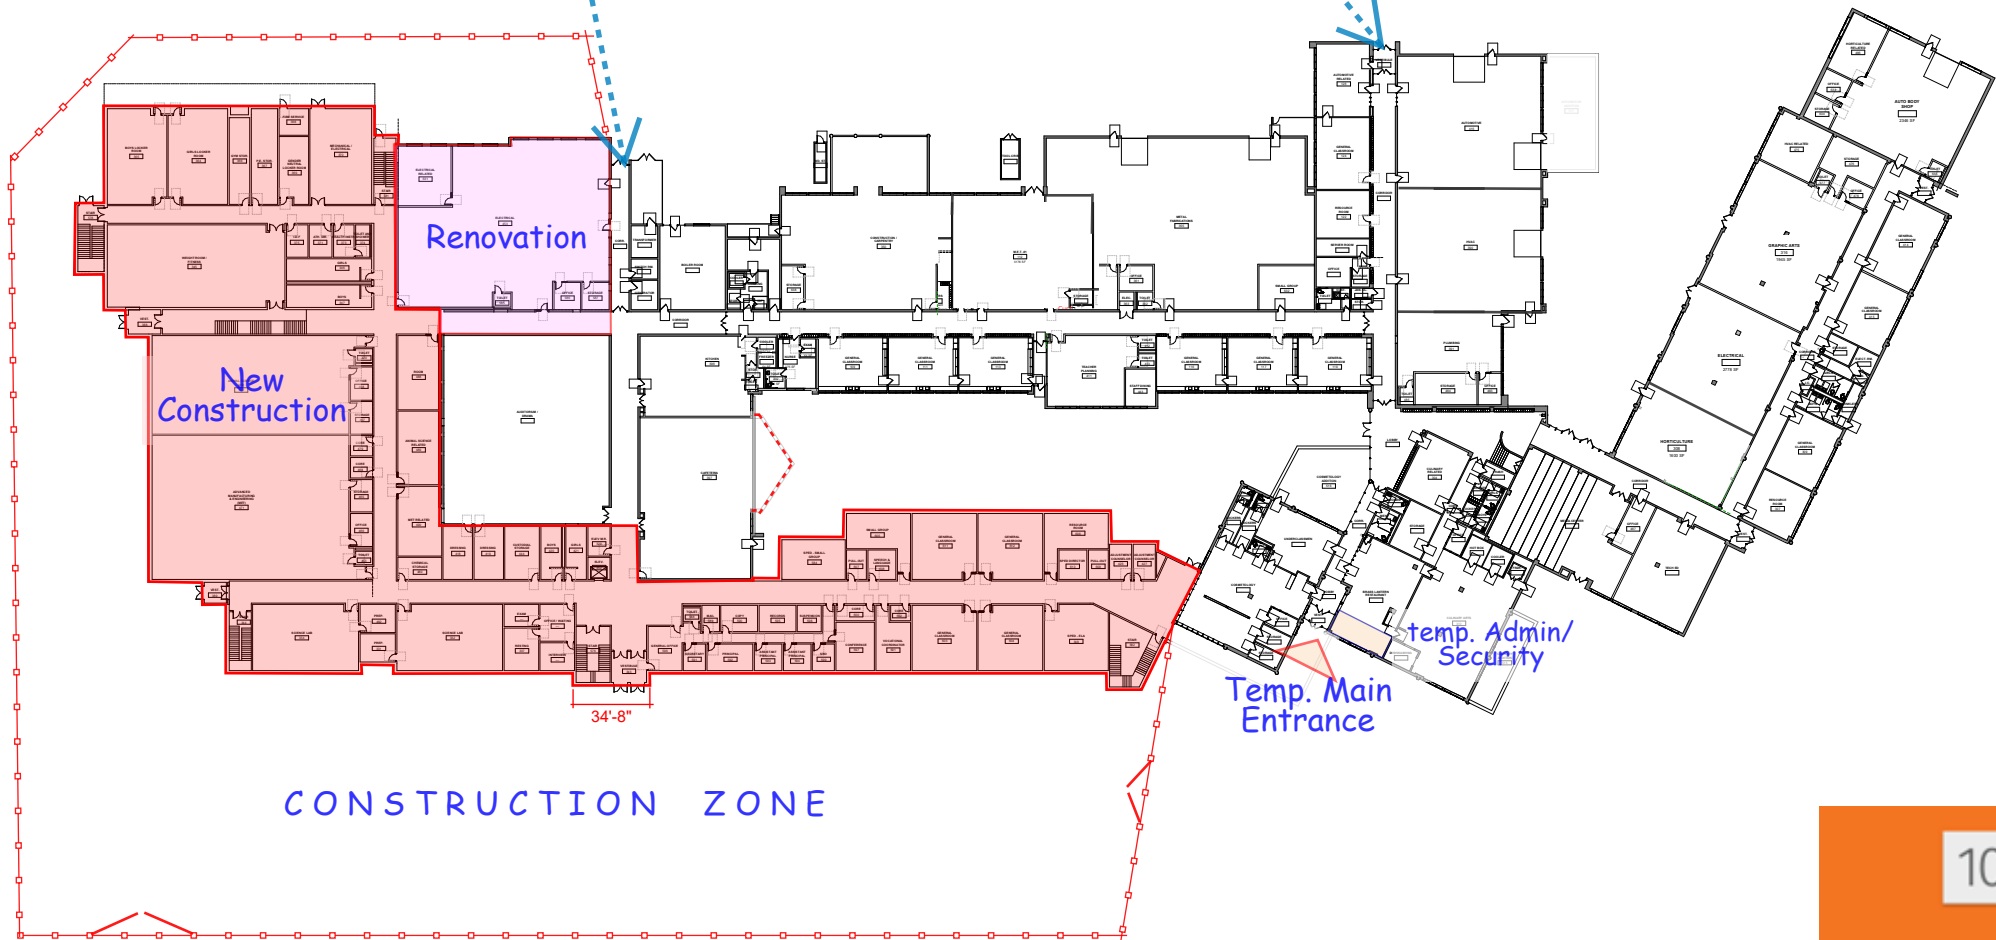

SOUTH SHORE - AR1 - 805 ENROLLMENT - FIRST FLOOR

New (Permanent) Locations:
none

Temporary Relocations:
Allied Health
Science Labs
Locker Rooms
Administration

Construction Phase 1
Summer 2026 - Winter 2027/28

SOUTH SHORE - AR1 - 805 ENROLLMENT - FIRST FLOOR

New (Permanent) Locations:

- Electrical
- MET
- CIT
- Allied Health
- Graphics
- Vet. Science
- Gym
- Locker Rms
- Science Labs
- Nurse

Temporary Relocations:

- Horticulture
- Library
- Administration
- Cosmetology?
- Culinary Arts?

Construction Phase 2
Winter 2028 - Fall 2028

SOUTH SHORE - AR1 - 805 ENROLLMENT - FIRST FLOOR

New (Permanent) Locations:

HVAC
Plumbing
Horticulture
Library