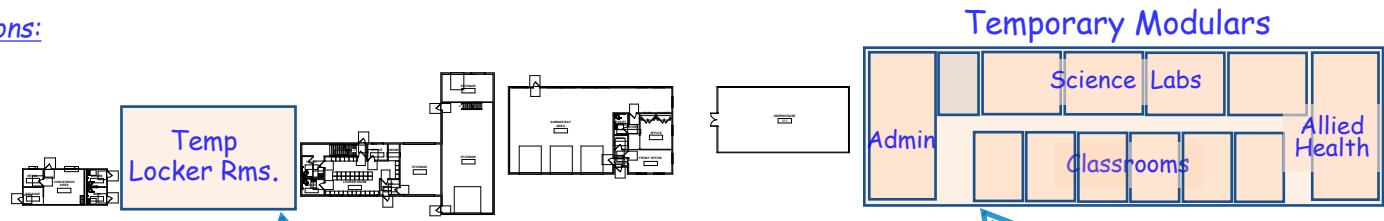

SOUTH SHORE - AR1 - 805 ENROLLMENT - FIRST FLOOR

New (Permanent) Locations:
none

Temporary Relocations:
Allied Health
Science Labs
Locker Rooms
Administration

Construction Phase 1
Summer 2026 - Winter 2027/28

SOUTH SHORE - AR1 - 805 ENROLLMENT - FIRST FLOOR

New (Permanent) Locations:

- Electrical
- MET
- CIT
- Allied Health
- Graphics
- Vet. Science
- Gym
- Locker Rms
- Science Labs
- Nurse

Temporary Relocations:

- Horticulture
- Library
- Administration
- Cosmetology?
- Culinary Arts?

Construction Phase 2
Winter 2028 - Fall 2028

SOUTH SHORE - AR1 - 805 ENROLLMENT - FIRST FLOOR

New (Permanent) Locations:

HVAC
Plumbing
Horticulture
Library